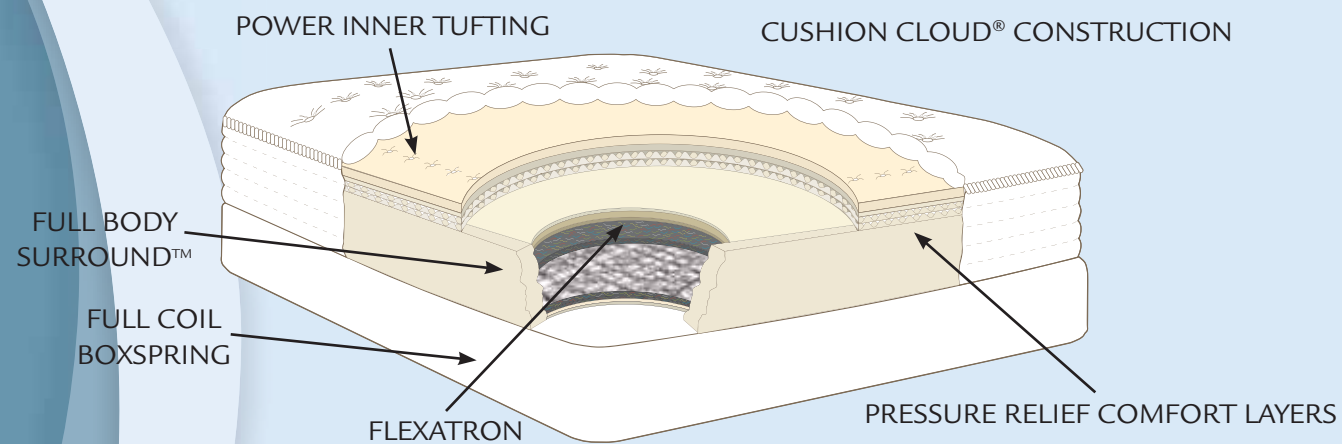

All Sleep Shop products feature Full Body Surround, a foam encasement system that improves edge support and offers 100% usable sleep surface. Our mattresses are double upholstered on both sides. Coil-on-coil technology provides a low pressure sleeping surface. This allows for better circulation, thereby reducing fragmented sleep. With less tossing and turning you will experience a deeper, healthier night's sleep.

Designed exclusively to fit all Drexel Heritage beds, you will rest easy on any of our Sleep Shop products.

## BETTER SLEEP BY DESIGN

- Coil-on-coil construction for proper postural alignment
- Low pressure surface for less tossing and turning = better sleep
- Low profile and standard boxspring options are available
- Double upholstered on both sides for total comfort
- Hypoallergenic fibers, foams, and cushioning
- 100% usable sleep surface
- No flip mattress