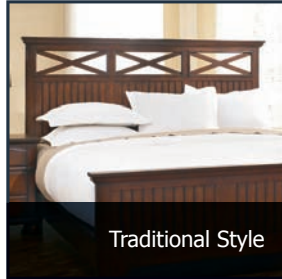

ITEM	DESCRIPTION

4110-226 Media Chest Deck
W46 D20-1/2 H35
2 wrap-around doors, 2 adjustable shelves, sliding TV back panel, power strip, cord exit.

4110-225 Media Chest Base
W44 D20 H40
6 drawers, 1 glass door with option wood panel, 1 adjustable shelf, felt-lined top drawers, cedar-lined bottom drawer

4110-236 Dresser Mirror
W42 D2 H42
beveled glass, includes back supports

4110-230 Drawer Dresser
W64 D18 H38
7 drawers, jewelry tray in top LSF drawer, felt-lined top drawers, cedar-lined bottom drawers

4110-240 Drawer Chest
W40 D18 H54
5 drawers, felt-lined top drawer, cedar-lined bottom drawer

4110-293 Night Stand
W28 D18 H28
3 drawers, felt-lined top drawer

4110-256 Full/Queen Panel Headboard
W66-5/8 D2-5/8 H58

4110-257 Queen Panel Footboard
with 3 slats
W66-58 D3-5/8 H26

4110-450 Queen/King Bolt on Side Rails
L82 D1 H6

4110-258 King/California King Panel Headboard
W82-3/4 D2-5/8 H58

4110-259 King/California King Panel Footboard
with 3 slats
W82-3/4 D3-5/8 H26

4110-450 Queen/King Bolt on Side Rails
L82 D1 H6

ITEM	DESCRIPTION

4110-258 King/California King Panel Headboard
W82-3/4 D2-5/8 H58

4110-259 King/California King Panel Footboard
with 3 slats
W82-3/4 D3-5/8 H26

4110-455 California King Bolt On Side Rails
L86 D1 H6

Please log on to broyhillfurniture.com for more information.