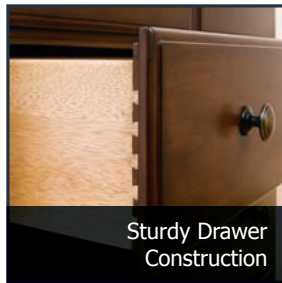

ITEM	DESCRIPTION

4110-226 Media Chest Deck
W46 D20-1/2 H35
2 wrap-around doors, 2 adjustable shelves, sliding TV back panel, power strip, cord exit.

4110-225 Media Chest Base
W44 D20 H40
6 drawers, 1 glass door with option wood panel, 1 adjustable shelf, felt-lined top drawers, cedar-lined bottom drawer

4110-236 Dresser Mirror
W42 D2 H42
beveled glass, includes back supports

4110-230 Drawer Dresser
W64 D18 H38
7 drawers, jewelry tray in top LSF drawer, felt-lined top drawers, cedar-lined bottom drawers

4110-240 Drawer Chest
W40 D18 H54
5 drawers, felt-lined top drawer, cedar-lined bottom drawer

4110-293 Night Stand
W28 D18 H28
3 drawers, felt-lined top drawer

4110-256 Full/Queen Panel Headboard
W66-5/8 D2-5/8 H58

4110-257 Queen Panel Footboard
with 3 slats
W66-58 D3-5/8 H26

4110-450 Queen/King Bolt on Side Rails
L82 D1 H6

4110-258 King/California King Panel Headboard
W82-3/4 D2-5/8 H58

4110-259 King/California King Panel Footboard
with 3 slats
W82-3/4 D3-5/8 H26

4110-450 Queen/King Bolt on Side Rails
L82 D1 H6

ITEM	DESCRIPTION

4110-258 King/California King Panel Headboard
W82-3/4 D2-5/8 H58

4110-259 King/California King Panel Footboard
with 3 slats
W82-3/4 D3-5/8 H26

4110-455 California King Bolt On Side Rails
L86 D1 H6

Please log on to broyhillfurniture.com for more information.