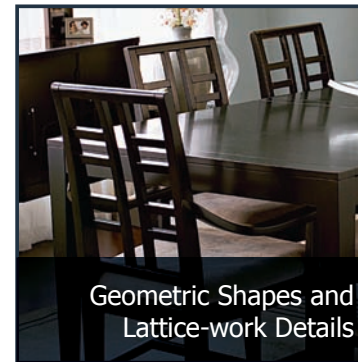

**4444-583 Leather Upholstered Side Chair and
4444-592 Leather Upholstered Counter Stool.**

4444-560 Curio China.

**4444-522 Counter Height Table with 4444-523 Counter
Table Storage Unit, 4444-593 Upholstered Seat Lattice
Back Counter Stool and 4444-560 Curio China.**

ITEM	DESCRIPTION	ITEM	DESCRIPTION
	4444-515 Sideboard W62 D17-9/16 H35-1/2 4 doors with two adjustable shelves, black glass top		4444-582 Leather Upholstered Arm Chair W24 D25 H38-3/4
	4444-522 Counter Height Table W56 D38 H35 open lattice ends		4444-583 Leather Upholstered Side Chair W21 D25 H38-3/4
	4444-523 Counter Table Storage Unit W30-1/8 D10-7/16 H32-3/4 2 adjustable shelves, nests under 4444-522 Counter Height Table		4444-586 Upholstered Seat Lattice Back Arm Chair W23-3/4 D22-7/8 H38-1/2 Arm: H24
	4444-542 Storage Dining Table W78 D42 H30 2 sliding panels reveal felt-lined storage with removable partitions		4444-587 Upholstered Seat Lattice Back Side Chair W21 D22-7/8 H38-1/2
	4444-560 Curio China W52 D19 H74-5/8 2 bottom glass doors with 1 adjustable glass shelf each, 2 top glass doors with 2 adjustable glass shelves each, glass sides, puck lights, touch switch		4444-592 Leather Upholstered Counter Stool W19 D22-3/4 H40 footrest with metal cap
	4444-566 China Deck W60 D18 H47-5/8 2 glass doors with 2 adjustable glass shelves each, puck lights, touch switch, center pullout with stemware storage		4444-593 Upholstered Seat Lattice Back Counter Stool W19 D20-7/8 H40 footrest with metal cap
	4444-565 China Base W60 D18 H30 2 doors with 1 adjustable shelf and 1 felt-lined tray each, silverware tray in left tray, 2 center drawers, full extension drawer guides, finished top		

4444-542 Storage Dining Table
Top View

Stylish and Functional
Contemporary Design

Sleek Graphite
Finish

Geometric Shapes and
Lattice-work Details

Modern Chrome
Hardware

Sturdy Drawer
Construction

Superior Craftsmanship